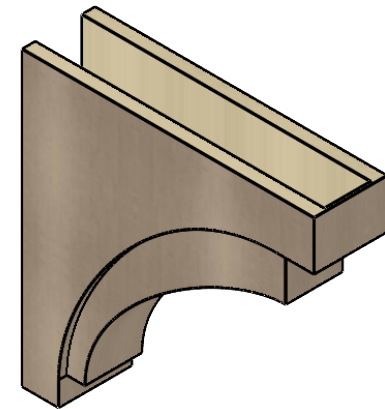

# ITEM NUMBER: CORU09X36X36RIVRCPR

9"W X 36"D X 36"H SERIES 1 THIN RIVERA ROUGH CEDAR TIMBERTHANE FAUX WOOD CORBEL, PRIMED

**SIDE PROFILE**

**FRONT PROFILE**

**ISOMETRIC**

EKENA MILLWORK  
2300 WEST MAIN ST.  
CLARKSVILLE, TX 75426  
TOLL FREE: 866-607-0453  
WWW.EKENAMILLWORK.COM

NOTES

1. INSTALLATION TO BE COMPLETED IN ACCORDANCE WITH MANUFACTURER'S SPECIFICATIONS.
2. DRAWING MAY NOT BE TO SCALE
3. THIS DRAWING IS INTENDED FOR DESIGN AND PLANNING PURPOSES ONLY.
4. ALL INFORMATION CONTAINED HEREIN WAS CURRENT AT THE TIME OF DEVELOPMENT BUT MUST BE REVIEWED AND APPROVED BY THE PRODUCT MANUFACTURER TO BE CONSIDERED ACCURATE.
5. TIMBERTHANE ARCHITECTURAL PRODUCTS ARE MADE FROM HIGH DENSITY URETHANE AND COME FACTORY PRIMED