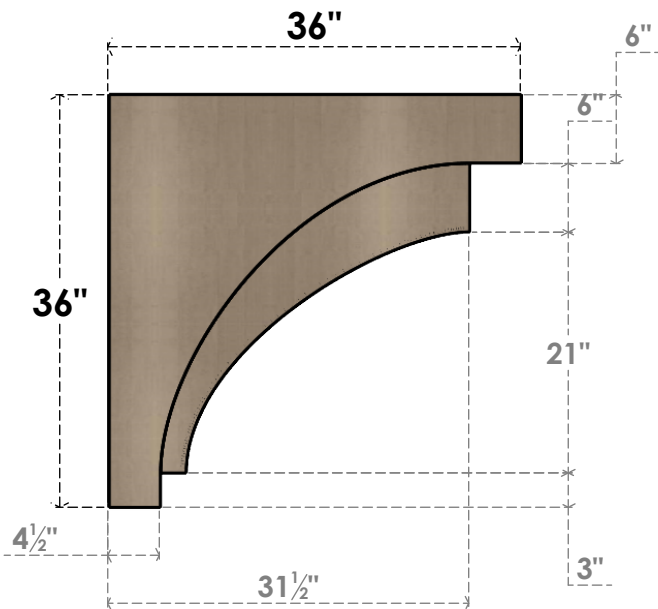

# ITEM NUMBER: CORU09X36X36RIVRCPR

9"W X 36"D X 36"H SERIES 1 THIN RIVERA ROUGH CEDAR TIMBERTHANE FAUX WOOD CORBEL, PRIMED

**SIDE PROFILE**

**FRONT PROFILE**

**ISOMETRIC**

EKENA MILLWORK  
2300 WEST MAIN ST.  
CLARKSVILLE, TX 75426  
TOLL FREE: 866-607-0453  
WWW.EKENAMILLWORK.COM

NOTES

1. INSTALLATION TO BE COMPLETED IN ACCORDANCE WITH MANUFACTURER'S SPECIFICATIONS.
2. DRAWING MAY NOT BE TO SCALE
3. THIS DRAWING IS INTENDED FOR DESIGN AND PLANNING PURPOSES ONLY.
4. ALL INFORMATION CONTAINED HEREIN WAS CURRENT AT THE TIME OF DEVELOPMENT BUT MUST BE REVIEWED AND APPROVED BY THE PRODUCT MANUFACTURER TO BE CONSIDERED ACCURATE.
5. TIMBERTHANE ARCHITECTURAL PRODUCTS ARE MADE FROM HIGH DENSITY URETHANE AND COME FACTORY PRIMED