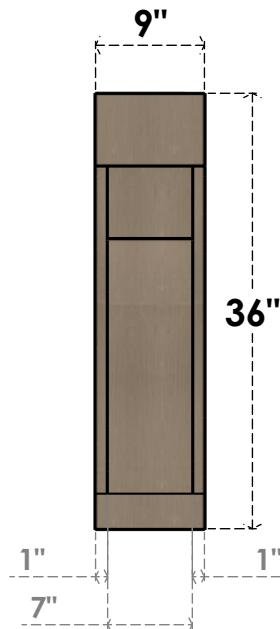

# ITEM NUMBER: CORU09X36X36RIVRCPR

9"W X 36"D X 36"H SERIES 1 THIN RIVERA ROUGH CEDAR TIMBERTHANE FAUX WOOD CORBEL, PRIMED

**SIDE PROFILE**

**FRONT PROFILE**

**ISOMETRIC**

EKENA MILLWORK  
2300 WEST MAIN ST.  
CLARKSVILLE, TX 75426  
TOLL FREE: 866-607-0453  
WWW.EKENAMILLWORK.COM

NOTES

1. INSTALLATION TO BE COMPLETED IN ACCORDANCE WITH MANUFACTURER'S SPECIFICATIONS.
2. DRAWING MAY NOT BE TO SCALE
3. THIS DRAWING IS INTENDED FOR DESIGN AND PLANNING PURPOSES ONLY.
4. ALL INFORMATION CONTAINED HEREIN WAS CURRENT AT THE TIME OF DEVELOPMENT BUT MUST BE REVIEWED AND APPROVED BY THE PRODUCT MANUFACTURER TO BE CONSIDERED ACCURATE.
5. TIMBERTHANE ARCHITECTURAL PRODUCTS ARE MADE FROM HIGH DENSITY URETHANE AND COME FACTORY PRIMED